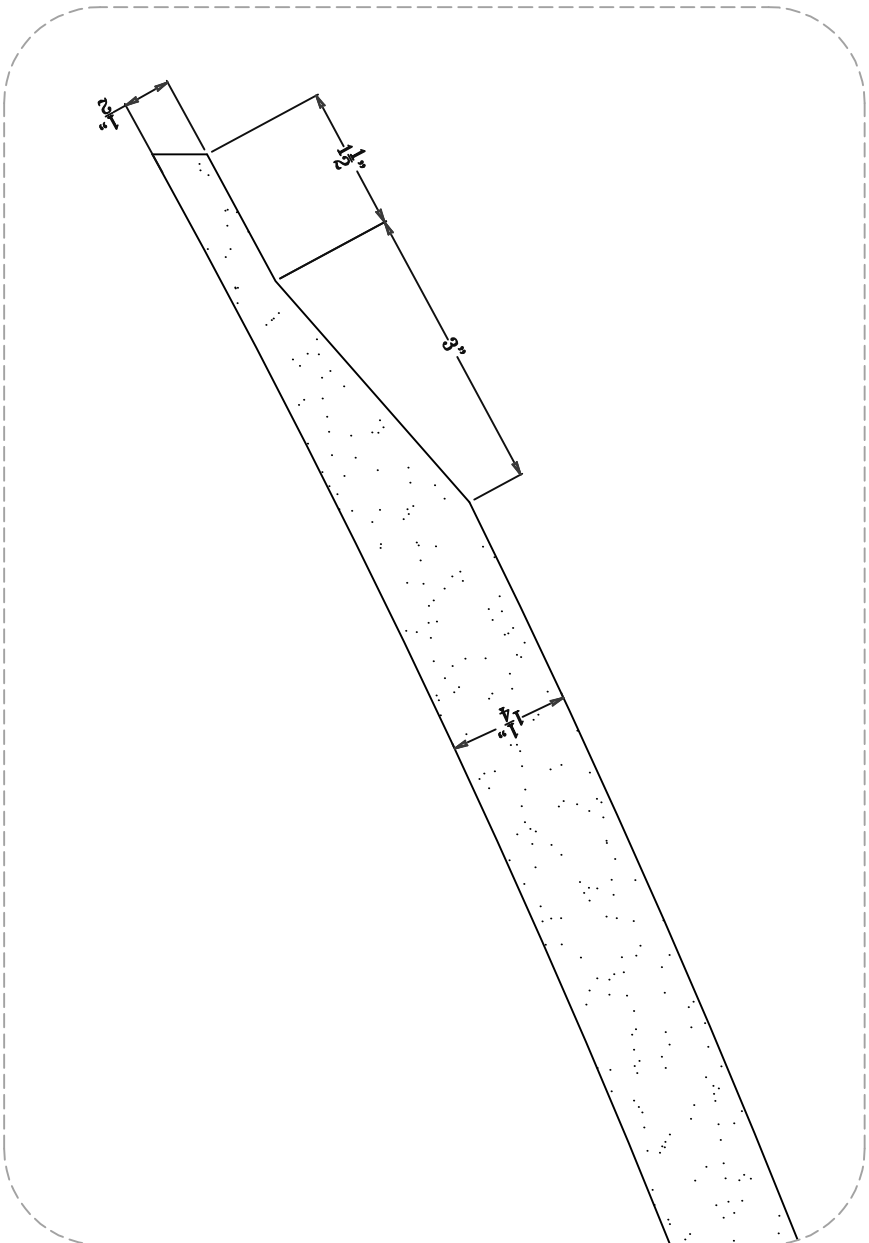

Customer Signature:

Date:

MADE IN THE U.S.A.

NOTE: MEASUREMENTS TAKEN FROM CUSTOMER SUPPLIED 1=1 DRAWING. FINISHED PART MAY VARY SLIGHTLY FROM DRAWING.

**DETAIL - 8' ARCH**  
ARCH REF. N.A. SCALE 6"=1'0"

8' ARCH

DWG NO: MAEB0804

DWG TITLE: MOOSE SEGMENT ARCH (LEFT) 8'

DWG BY:	DATE:	REV. 1	1-15-18	REV. 2	1-23-18	REV. 4	5-14-18	ITEM NO:	MAEB0804
	REV. 1	1-22-18	REV. 3	2-15-18	REV. 5				

FILED UNDER: DRAWINGS

SCALE: SEE ABOVE