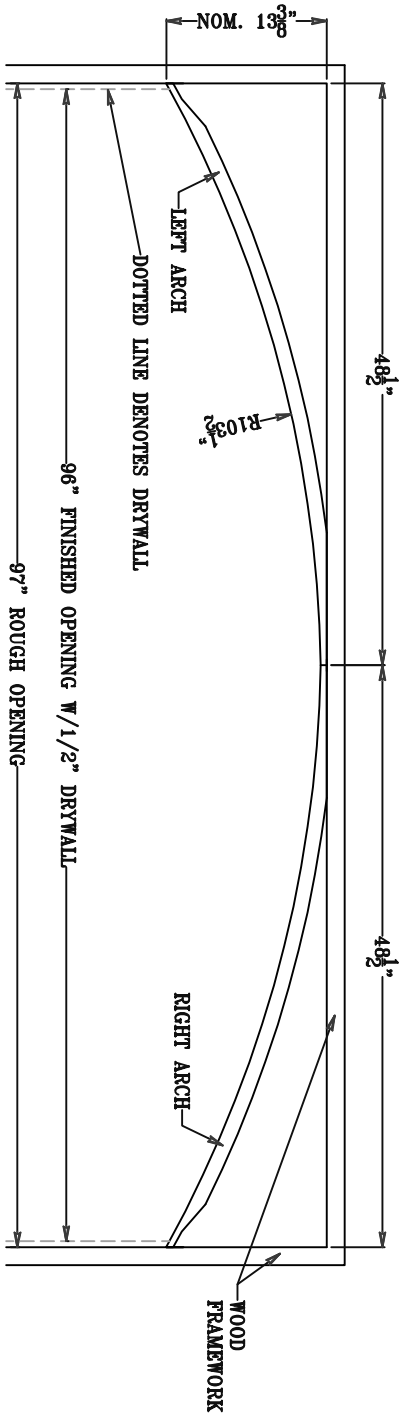

Customer Signature:

Date:

NOTE: MEASUREMENTS TAKEN FROM CUSTOMER SUPPLIED ARCH. FINISHED PART MAY VARY SLIGHTLY FROM DRAWING. MADE IN THE U.S.A.

FRONT ELEVATION - LEFT/RIGHT ARCH @ DOORWAY
ARCH. REF. N.A. SCALE 3/4"=1'0"

FRONT ELEVATION - LEFT/RIGHT ARCH
ARCH. REF. N.A. SCALE 3/4"=1'0"

PLAN - LEFT ARCH
ARCH. REF. N.A. SCALE 3/4"=1'0"

PLAN - RIGHT ARCH
SCALE 3/4"=1'0" ARCH. REF. N.A.

8'
ARCH

DWG NO: MAEB0804

DWG TITLE: MOOSE SEGMENT ARCH (LEFT/RIGHT) 8'

DWG BY:

DATE:	1-15-18	REV. 2	1-23-18
REV. 1	1-22-18	REV. 3	2-15-18

REV. 4	5-14-18
REV. 5	

ITEM NO: MAEB0804

FILED UNDER: DRAWINGS

SCALE: SEE ABOVE

DIM. TOLERANCE: N.A.

ALL ITEMS ARE DRAWN FOR PRESENTATION PURPOSES ONLY, THEREFORE IMAGE SHOWN MAY VARY SLIGHTLY FROM FINISHED ACTUAL PART. DRAWING SHOWN IS TO INDICATE GENERAL ARRANGEMENT AND DESIGN. MOOSE ARCH RESERVES THE RIGHT TO CHANGE ANY PRODUCT DESIGN WITHOUT NOTIFICATION.