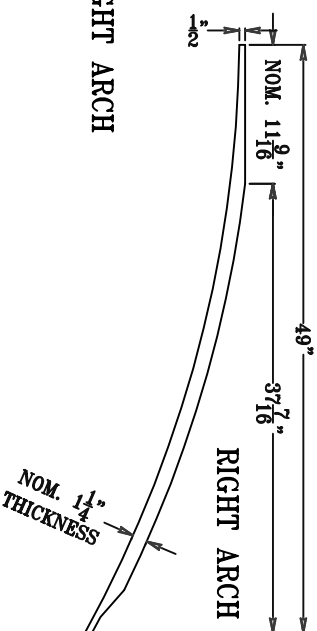

Customer Signature:

Date:

NOTE: MEASUREMENTS TAKEN FROM CUSTOMER SUPPLIED ARCH. FINISHED PART MAY VARY SLIGHTLY FROM DRAWING. MADE IN THE U.S.A.

FRONT ELEVATION - LEFT/RIGHT ARCH @ DOORWAY
ARCH. REF. N.A. SCALE 3/4"=1'0"

FRONT ELEVATION - LEFT/RIGHT ARCH
ARCH. REF. N.A. SCALE 3/4"=1'0"

PLAN - LEFT ARCH
ARCH. REF. N.A. SCALE 3/4"=1'0"

PLAN - RIGHT ARCH
SCALE 3/4"=1'0" ARCH. REF. N.A.

8'
ARCH

DWG NO: MAEB0804

DWG TITLE: MOOSE SEGMENT ARCH (LEFT/RIGHT) 8'

DWG BY:

DATE:	1-15-18	REV. 2	1-23-18
REV. 1	1-22-18	REV. 3	2-15-18

REV. 4	5-14-18
REV. 5	

ITEM NO: MAEB0804

FILED UNDER: DRAWINGS

SCALE: SEE ABOVE

DIM. TOLERANCE: N.A.

ALL ITEMS ARE DRAWN FOR PRESENTATION PURPOSES ONLY, THEREFORE IMAGE SHOWN MAY VARY SLIGHTLY FROM FINISHED ACTUAL PART. DRAWING SHOWN IS TO INDICATE GENERAL ARRANGEMENT AND DESIGN. MOOSE ARCH RESERVES THE RIGHT TO CHANGE ANY PRODUCT DESIGN WITHOUT NOTIFICATION.