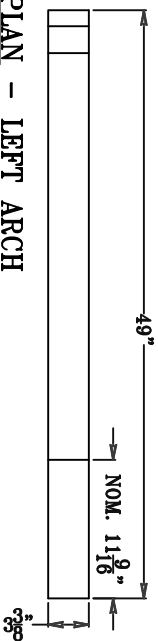

Customer Signature:

Date:

NOTE: MEASUREMENTS TAKEN FROM CUSTOMER SUPPLIED ARCH. FINISHED PART MAY VARY SLIGHTLY FROM DRAWING. MADE IN THE U.S.A.

FRONT ELEVATION - LEFT/RIGHT ARCH @ DOORWAY
ARCH. REF. N.A. SCALE 3/4"=1'0"

FRONT ELEVATION - LEFT/RIGHT ARCH
ARCH. REF. N.A. SCALE 3/4"=1'0"

PLAN - LEFT ARCH
ARCH. REF. N.A. SCALE 3/4"=1'0"

PLAN - RIGHT ARCH
SCALE 3/4"=1'0" ARCH. REF. N.A.

8'
ARCH

DWG NO: MAEB0804

DWG TITLE: MOOSE SEGMENT ARCH (LEFT/RIGHT) 8'

DWG BY:

DATE:	1-15-18	REV. 2	1-23-18
REV. 1	1-22-18	REV. 3	2-15-18

REV. 4	5-14-18
REV. 5	

ITEM NO: MAEB0804

FILED UNDER: DRAWINGS

SCALE: SEE ABOVE

DIM. TOLERANCE: N.A.

ALL ITEMS ARE DRAWN FOR PRESENTATION PURPOSES ONLY, THEREFORE IMAGE SHOWN MAY VARY SLIGHTLY FROM FINISHED ACTUAL PART. DRAWING SHOWN IS TO INDICATE GENERAL ARRANGEMENT AND DESIGN. MOOSE ARCH RESERVES THE RIGHT TO CHANGE ANY PRODUCT DESIGN WITHOUT NOTIFICATION.