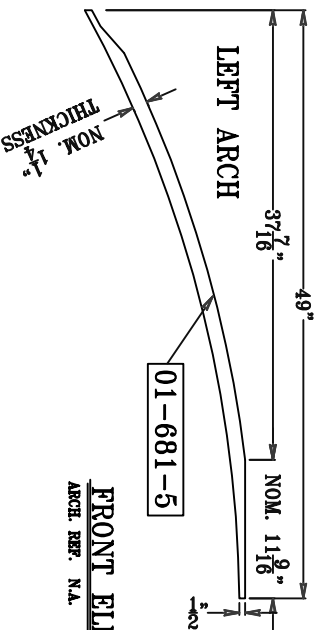

Customer Signature:

Date:

NOTE: MEASUREMENTS TAKEN FROM CUSTOMER SUPPLIED ARCH. FINISHED PART MAY VARY SLIGHTLY FROM DRAWING. MADE IN THE U.S.A.

FRONT ELEVATION - LEFT/RIGHT ARCH @ DOORWAY
ARCH. REF. N.A. SCALE 3/4"=1'0"

FRONT ELEVATION - LEFT/RIGHT ARCH
ARCH. REF. N.A. SCALE 3/4"=1'0"

PLAN - LEFT ARCH
ARCH. REF. N.A. SCALE 3/4"=1'0"

PLAN - RIGHT ARCH
SCALE 3/4"=1'0" ARCH. REF. N.A.

8'
ARCH

DWG NO: MAEB0804

DWG TITLE: MOOSE SEGMENT ARCH (LEFT/RIGHT) 8'

DWG BY:

DATE:	1-15-18	REV. 2	1-23-18
REV. 1	1-22-18	REV. 3	2-15-18

REV. 4	5-14-18
REV. 5	

ITEM NO: MAEB0804

FILED UNDER: DRAWINGS

SCALE: SEE ABOVE

DIM. TOLERANCE: N.A.

ALL ITEMS ARE DRAWN FOR PRESENTATION PURPOSES ONLY, THEREFORE IMAGE SHOWN MAY VARY SLIGHTLY FROM FINISHED ACTUAL PART. DRAWING SHOWN IS TO INDICATE GENERAL ARRANGEMENT AND DESIGN. MOOSE ARCH RESERVES THE RIGHT TO CHANGE ANY PRODUCT DESIGN WITHOUT NOTIFICATION.