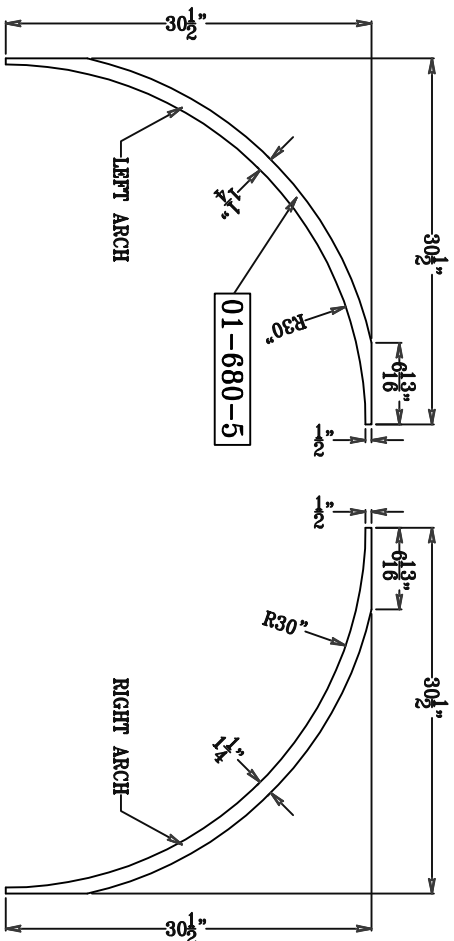

Customer Signature:

Date:

MADE IN THE U.S.A.

NOTE: MEASUREMENTS TAKEN FROM CUSTOMER SUPPLIED ARCH. FINISHED PART MAY VARY SLIGHTLY FROM DRAWING.

FRONT ELEVATION - LEFT/RIGHT ARCH @ DOORWAY  
ARCH REF. N.A. SCALE 1-1/2"=1'0"

FRONT ELEVATION - LEFT/RIGHT ARCH  
ARCH REF. N.A. SCALE 3/4"=1'0"

PLAN - LEFT ARCH  
ARCH REF. N.A. SCALE 3/4"=1'0"

PLAN - RIGHT ARCH  
ARCH REF. N.A. SCALE 3/4"=1'0"

60" ARCH

DWG NO: MASC0504

DWG TITLE: MOOSE HALF CIRCLE ARCH (LEFT/RIGHT) 60"

DWG BY:	DATE:	REV. 1	REV. 2	REV. 3	REV. 4	REV. 5	ITEM NO:
	1-15-18	1-22-18	1-23-18	2-15-18	5-14-18		MASC0504

FILED UNDER: DRAWINGS

SCALE: SEE ABOVE

DIM. TOLERANCE: N.A.

ALL ITEMS ARE DRAWN FOR PRESENTATION PURPOSES ONLY, THEREFORE IMAGE SHOWN MAY VARY SLIGHTLY FROM FINISHED ACTUAL PART. DRAWING SHOWN IS TO INDICATE GENERAL ARRANGEMENT AND DESIGN. MOOSE ARCH RESERVES THE RIGHT TO CHANGE ANY PRODUCT DESIGN WITHOUT NOTIFICATION.