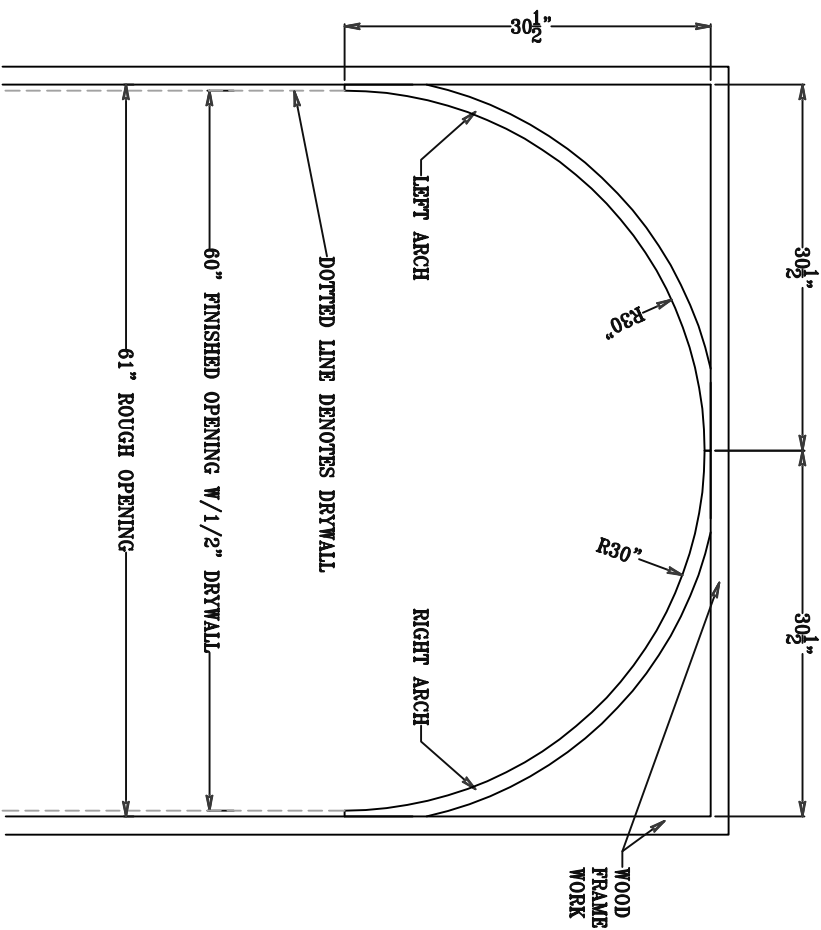

Customer Signature:

Date:

MADE IN THE U.S.A.

NOTE: MEASUREMENTS TAKEN FROM CUSTOMER SUPPLIED ARCH. FINISHED PART MAY VARY SLIGHTLY FROM DRAWING.

FRONT ELEVATION - LEFT/RIGHT ARCH @ DOORWAY  
ARCH REF. N.A. SCALE 1-1/2"=1'0"

FRONT ELEVATION - LEFT/RIGHT ARCH  
ARCH REF. N.A. SCALE 3/4"=1'0"

PLAN - LEFT ARCH  
ARCH REF. N.A. SCALE 3/4"=1'0"

PLAN - RIGHT ARCH  
ARCH REF. N.A. SCALE 3/4"=1'0"

60" ARCH

DWG NO: MASC0504

DWG TITLE: MOOSE HALF CIRCLE ARCH (LEFT/RIGHT) 60"

DWG BY:	DATE:	REV. 1	REV. 2	REV. 3	REV. 4	REV. 5	ITEM NO:
	1-15-18	1-22-18	1-23-18	2-15-18	5-14-18		MASC0504

FILED UNDER: DRAWINGS

SCALE: SEE ABOVE

DIM. TOLERANCE: N.A.

ALL ITEMS ARE DRAWN FOR PRESENTATION PURPOSES ONLY, THEREFORE IMAGE SHOWN MAY VARY SLIGHTLY FROM FINISHED ACTUAL PART. DRAWING SHOWN IS TO INDICATE GENERAL ARRANGEMENT AND DESIGN. MOOSE ARCH RESERVES THE RIGHT TO CHANGE ANY PRODUCT DESIGN WITHOUT NOTIFICATION.