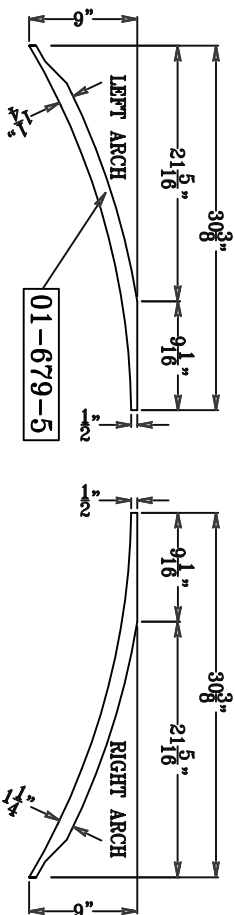

Customer Signature:

Date:

MADE IN THE U.S.A.

NOTE: MEASUREMENTS TAKEN FROM CUSTOMER SUPPLIED ARCH. FINISHED PART MAY VARY SLIGHTLY FROM DRAWING.

FRONT ELEVATION - LEFT/RIGHT ARCH @ DOORWAY
 ARCH. REF. N.A. SCALE 3/4"=1'0"

FRONT ELEVATION - LEFT/RIGHT ARCH
 ARCH. REF. N.A. SCALE 3/4"=1'0"

PLAN - LEFT ARCH
 ARCH. REF. N.A. SCALE 3/4"=1'0"

PLAN - RIGHT ARCH
 ARCH. REF. N.A. SCALE 3/4"=1'0"

5' ARCH

DWG NO: MAEB0504

DWG TITLE: MOOSE SEGMENT ARCH (LEFT/RIGHT) 5'

DWG BY: REV. 1 5-14-18

REV. 2 REV. 3 REV. 4 REV. 5

ITEM NO: MAEB0504

FILED UNDER: DRAWINGS

SCALE: SEE ABOVE

DIM. TOLERANCE: N.A.

ALL ITEMS ARE DRAWN FOR PRESENTATION PURPOSES ONLY, THEREFORE IMAGE SHOWN MAY VARY SLIGHTLY FROM FINISHED ACTUAL PART. DRAWING SHOWN IS TO INDICATE GENERAL ARRANGEMENT AND DESIGN. MOOSE ARCH RESERVES THE RIGHT TO CHANGE ANY PRODUCT DESIGN WITHOUT NOTIFICATION.