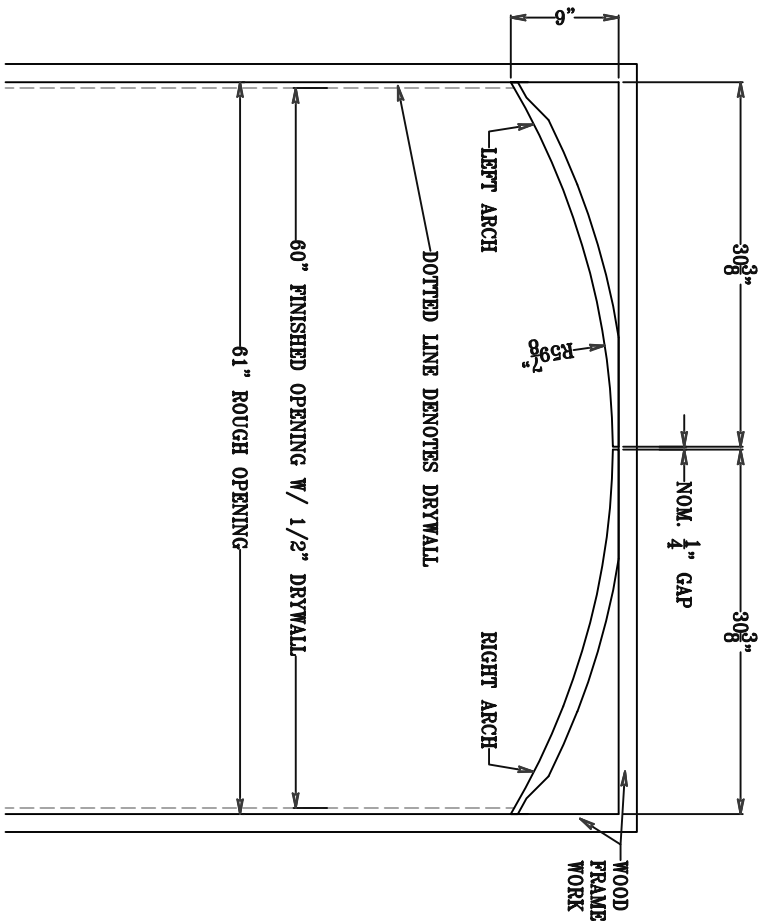

Customer Signature:

Date:

MADE IN THE U.S.A.

NOTE: MEASUREMENTS TAKEN FROM CUSTOMER SUPPLIED ARCH. FINISHED PART MAY VARY SLIGHTLY FROM DRAWING.

FRONT ELEVATION - LEFT/RIGHT ARCH @ DOORWAY
 ARCH. REF. N.A. SCALE 3/4"=1'0"

FRONT ELEVATION - LEFT/RIGHT ARCH
 ARCH. REF. N.A. SCALE 3/4"=1'0"

PLAN - LEFT ARCH
 ARCH. REF. N.A. SCALE 3/4"=1'0"

PLAN - RIGHT ARCH
 ARCH. REF. N.A. SCALE 3/4"=1'0"

5' ARCH

DWG NO: MAEB0504

DWG TITLE: MOOSE SEGMENT ARCH (LEFT/RIGHT) 5'

DWG BY: REV. 1 5-14-18

REV. 2 REV. 3 REV. 4 REV. 5

ITEM NO: MAEB0504

FILED UNDER: DRAWINGS

SCALE: SEE ABOVE

DIM. TOLERANCE: N.A.

ALL ITEMS ARE DRAWN FOR PRESENTATION PURPOSES ONLY, THEREFORE IMAGE SHOWN MAY VARY SLIGHTLY FROM FINISHED ACTUAL PART. DRAWING SHOWN IS TO INDICATE GENERAL ARRANGEMENT AND DESIGN. MOOSE ARCH RESERVES THE RIGHT TO CHANGE ANY PRODUCT DESIGN WITHOUT NOTIFICATION.