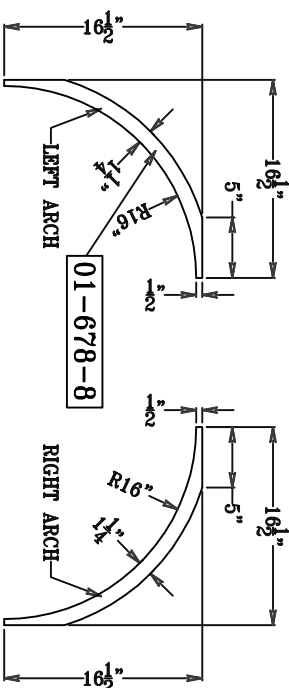

Customer Signature:

Date:

MADE IN THE U.S.A.

NOTE: MEASUREMENTS TAKEN FROM CUSTOMER SUPPLIED ARCH. FINISHED PART MAY VARY SLIGHTLY FROM DRAWING.

FRONT ELEVATION - LEFT/RIGHT ARCH
 ARCH. REF. N.A. SCALE 3/4"=1'0"

PLAN - LEFT ARCH
 ARCH. REF. N.A. SCALE 1-1/2"=1'0"

PLAN - RIGHT ARCH
 ARCH. REF. N.A. SCALE 3/4"=1'0"

32" ARCH

FRONT ELEVATION - LEFT/RIGHT ARCH @ DOORWAY
 ARCH. REF. N.A. SCALE 1-1/2"=1'0"

DWG NO: MASC0284

DWG TITLE: MOOSE HALF CIRCLE ARCH (LEFT/RIGHT) 32"

DWG BY:

DATE: 1-15-18
 REV. 1 1-22-18

REV. 2 1-23-18
 REV. 3 2-15-18
 REV. 4 5-14-18
 REV. 5

ITEM NO: MASC0284

FILED UNDER: DRAWINGS

SCALE: SEE ABOVE

DIM. TOLERANCE: N.A.