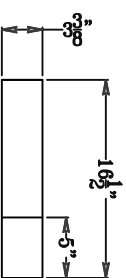

Customer Signature:

Date:

MADE IN THE U.S.A.

NOTE: MEASUREMENTS TAKEN FROM CUSTOMER SUPPLIED ARCH. FINISHED PART MAY VARY SLIGHTLY FROM DRAWING.

FRONT ELEVATION - LEFT/RIGHT ARCH
 ARCH. REF. N.A. SCALE 3/4"=1'0"

PLAN - LEFT ARCH
 ARCH. REF. N.A. SCALE 1-1/2"=1'0"

PLAN - RIGHT ARCH
 ARCH. REF. N.A. SCALE 3/4"=1'0"

32" ARCH

FRONT ELEVATION - LEFT/RIGHT ARCH @ DOORWAY
 ARCH. REF. N.A. SCALE 1-1/2"=1'0"

DWG NO: MASC0284

DWG TITLE: MOOSE HALF CIRCLE ARCH (LEFT/RIGHT) 32"

DWG BY:

DATE: 1-15-18
 REV. 1 1-22-18

REV. 2 1-23-18
 REV. 3 2-15-18
 REV. 4 5-14-18
 REV. 5

ITEM NO: MASC0284

FILED UNDER: DRAWINGS

SCALE: SEE ABOVE

DIM. TOLERANCE: N.A.