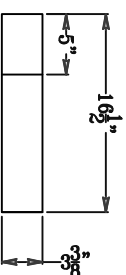

Customer Signature:

Date:

MADE IN THE U.S.A.

NOTE: MEASUREMENTS TAKEN FROM CUSTOMER SUPPLIED ARCH. FINISHED PART MAY VARY SLIGHTLY FROM DRAWING.

FRONT ELEVATION - LEFT/RIGHT ARCH
 ARCH. REF. N.A. SCALE 3/4"=1'0"

PLAN - LEFT ARCH
 ARCH. REF. N.A. SCALE 1-1/2"=1'0"

PLAN - RIGHT ARCH
 ARCH. REF. N.A. SCALE 3/4"=1'0"

32" ARCH

FRONT ELEVATION - LEFT/RIGHT ARCH @ DOORWAY
 ARCH. REF. N.A. SCALE 1-1/2"=1'0"

DWG NO: MASC0284

DWG TITLE: MOOSE HALF CIRCLE ARCH (LEFT/RIGHT) 32"

DWG BY:

DATE: 1-15-18
 REV. 1 1-22-18

REV. 2 1-23-18
 REV. 3 2-15-18
 REV. 4 5-14-18
 REV. 5

ITEM NO: MASC0284

FILED UNDER: DRAWINGS

SCALE: SEE ABOVE

DIM. TOLERANCE: N.A.