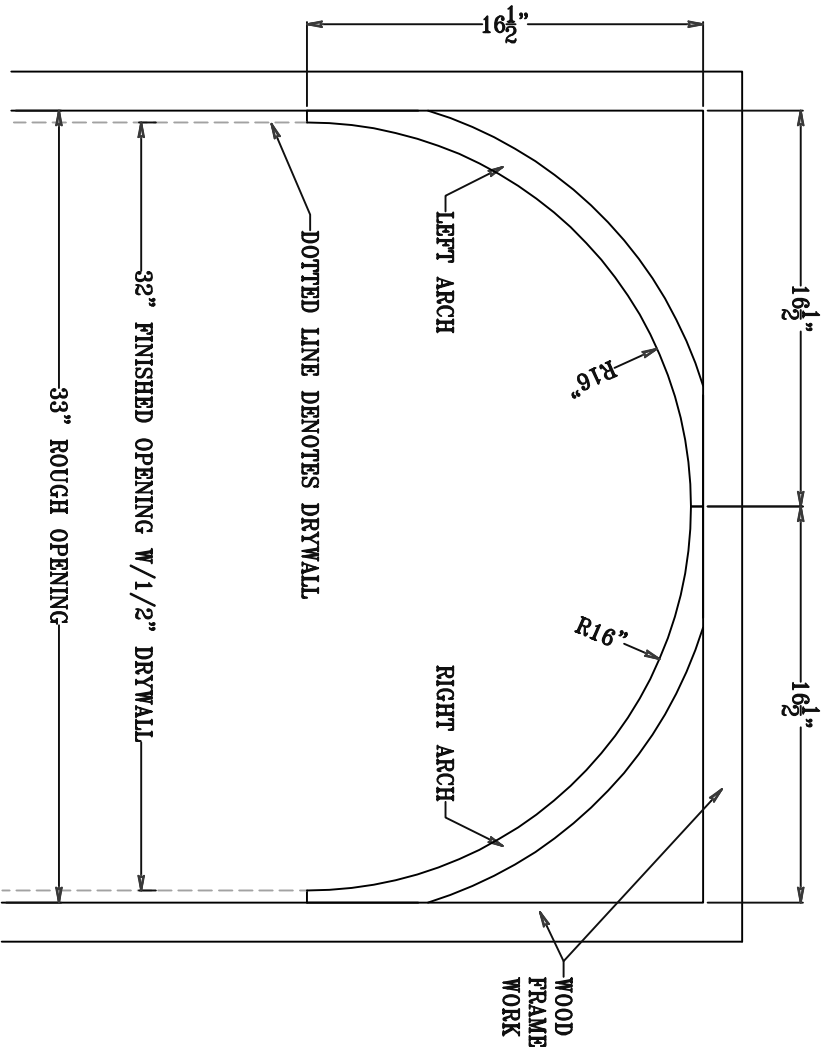

Customer Signature:

Date:

MADE IN THE U.S.A.

NOTE: MEASUREMENTS TAKEN FROM CUSTOMER SUPPLIED ARCH. FINISHED PART MAY VARY SLIGHTLY FROM DRAWING.

FRONT ELEVATION - LEFT/RIGHT ARCH
 ARCH. REF. N.A. SCALE 3/4"=1'0"

PLAN - LEFT ARCH
 ARCH. REF. N.A. SCALE 1-1/2"=1'0"

PLAN - RIGHT ARCH
 ARCH. REF. N.A. SCALE 3/4"=1'0"

32" ARCH

FRONT ELEVATION - LEFT/RIGHT ARCH @ DOORWAY
 ARCH. REF. N.A. SCALE 1-1/2"=1'0"

DWG NO: MASC0284

DWG TITLE: MOOSE HALF CIRCLE ARCH (LEFT/RIGHT) 32"

DWG BY:

DATE: 1-15-18
 REV. 1 1-22-18

REV. 2 1-23-18
 REV. 3 2-15-18
 REV. 4 5-14-18
 REV. 5

ITEM NO: MASC0284

FILED UNDER: DRAWINGS

SCALE: SEE ABOVE

DIM. TOLERANCE: N.A.