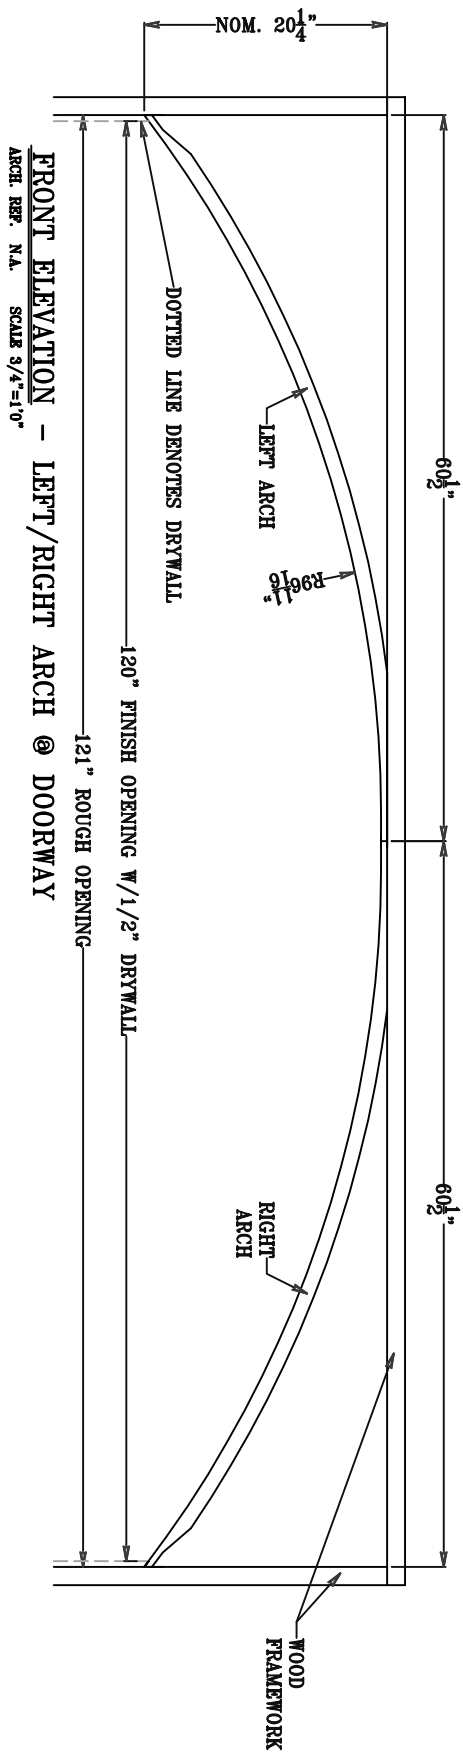

Customer Signature:

Date:

NOTE: MEASUREMENTS TAKEN FROM CUSTOMER SUPPLIED ARCH. FINISHED PART MAY VARY SLIGHTLY FROM DRAWING. MADE IN THE U.S.A.

10'
ARCH

PLAN - LEFT ARCH
ARCH. REF. N.A. SCALE 3/4"=1'0"

PLAN - RIGHT ARCH
ARCH. REF. N.A. SCALE 3/4"=1'0"

DWG NO: MAEB1004

DWG TITLE: MOOSE SEGMENT ARCH (LEFT/RIGHT) 10'

DWG BY:

DATE:	1-15-18	REV. 2	1-23-18	REV. 4	5-14-18
REV. 1	1-22-18	REV. 3	2-15-18	REV. 5	

ITEM NO: MAEB1004

FILED UNDER: DRAWINGS

SCALE: SEE ABOVE

DIM. TOLERANCE: N.A.

ALL ITEMS ARE DRAWN FOR PRESENTATION PURPOSES ONLY, THEREFORE IMAGE SHOWN MAY VARY SLIGHTLY FROM FINISHED ACTUAL PART. DRAWING SHOWN IS TO INDICATE GENERAL ARRANGEMENT AND DESIGN. MOOSE ARCH RESERVES THE RIGHT TO CHANGE ANY PRODUCT DESIGN WITHOUT NOTIFICATION.