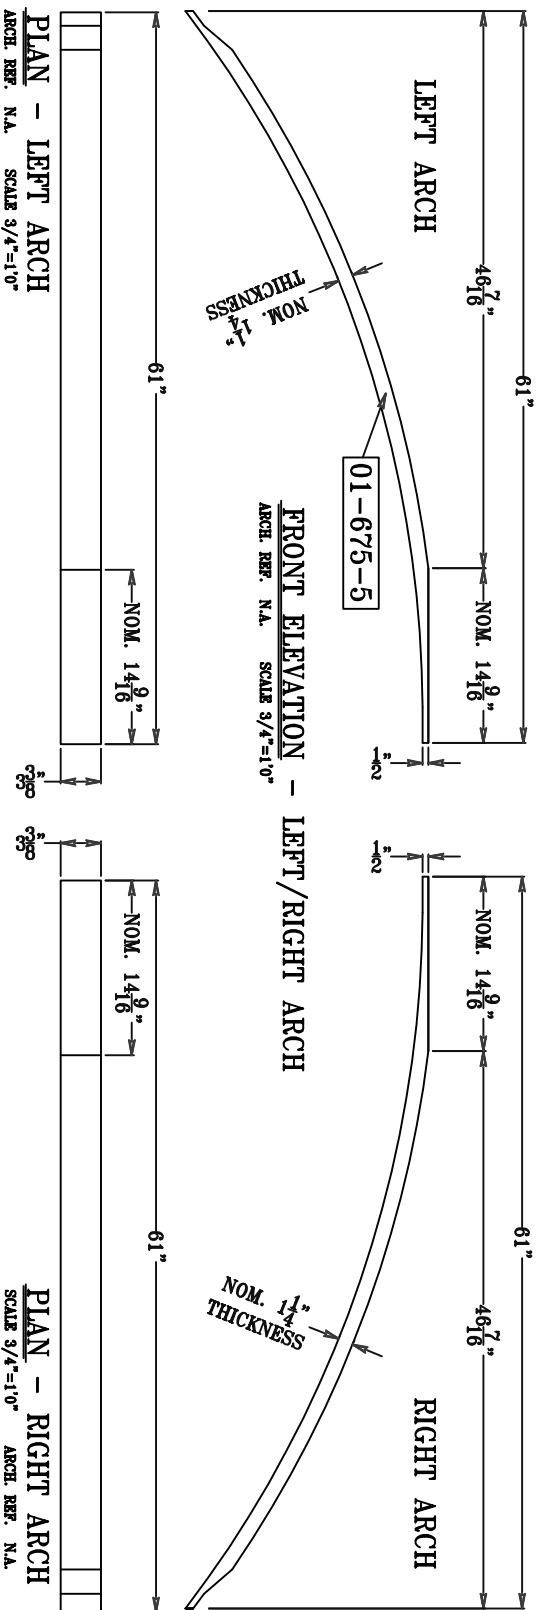

Customer Signature:

Date:

NOTE: MEASUREMENTS TAKEN FROM CUSTOMER SUPPLIED ARCH. FINISHED PART MAY VARY SLIGHTLY FROM DRAWING. MADE IN THE U.S.A.

10'
ARCH

PLAN - LEFT ARCH
ARCH. REF. N.A. SCALE 3/4"=1'0"

PLAN - RIGHT ARCH
ARCH. REF. N.A. SCALE 3/4"=1'0"

DWG NO: MAEB1004

DWG TITLE: MOOSE SEGMENT ARCH (LEFT/RIGHT) 10'

DWG BY:

DATE:	1-15-18	REV. 2	1-23-18	REV. 4	5-14-18
REV. 1	1-22-18	REV. 3	2-15-18	REV. 5	

ITEM NO: MAEB1004

FILED UNDER: DRAWINGS

SCALE: SEE ABOVE

DIM. TOLERANCE: N.A.

ALL ITEMS ARE DRAWN FOR PRESENTATION PURPOSES ONLY, THEREFORE IMAGE SHOWN MAY VARY SLIGHTLY FROM FINISHED ACTUAL PART. DRAWING SHOWN IS TO INDICATE GENERAL ARRANGEMENT AND DESIGN. MOOSE ARCH RESERVES THE RIGHT TO CHANGE ANY PRODUCT DESIGN WITHOUT NOTIFICATION.